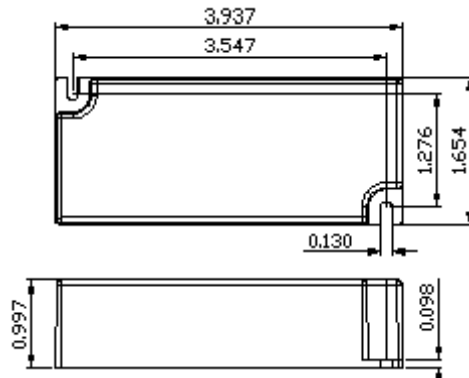

## Wiring Diagram

## Mechanical and Thermal

|                           |                         |
|---------------------------|-------------------------|
| Dimensions                | L3.937"XW1.654"XH0.997" |
| Weight                    | 140g                    |
| Lead Wire Length          | 6" (Standard)           |
| Max. Case Operation Temp. | 80°C                    |

\* Dimension in Inch