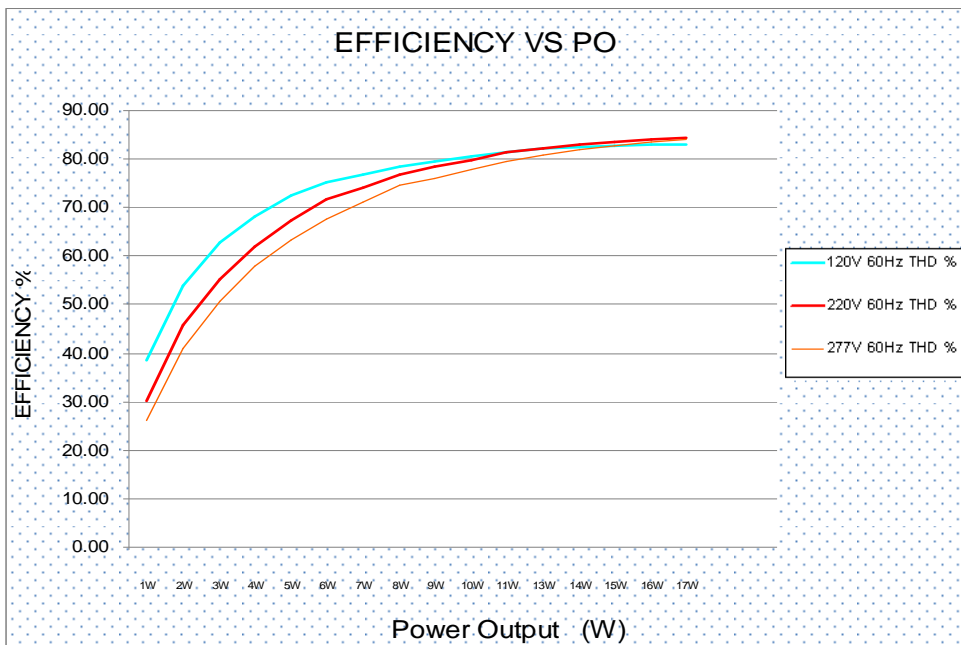

Efficiency of the driver VS Power Output (W):

Macron Associate Co. – Power Supply Team

NO.352, Peng-Yi Road, Taiping, Taichung, Taiwan 411

TEL: 886-4-22708357 FAX: 886-4-22767307 Email: macron@macrongroup.com

A0814