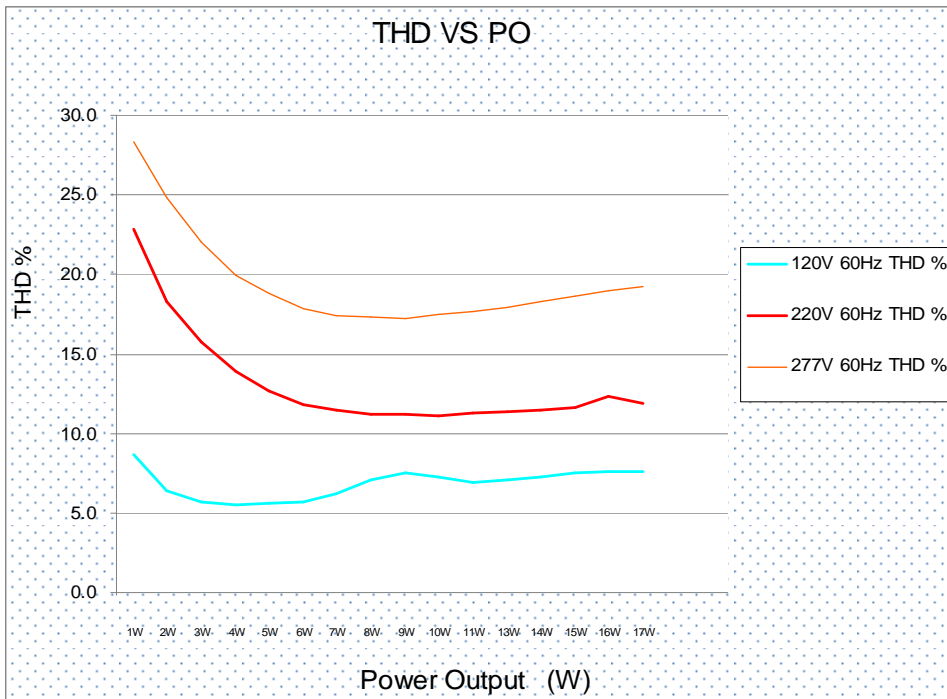

Electrical Specifications

THD of the driver VS Power Output (W):