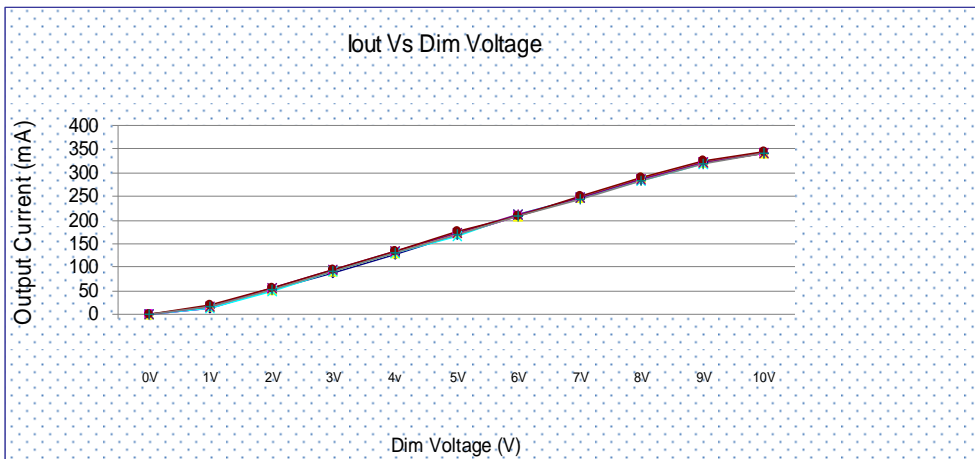

0-10V Dimming Info:

Macron Associate Co. – Power Supply Team

NO.352, Peng-Yi Road, Taiping, Taichung, Taiwan 411

TEL: 886-4-22708357 FAX: 886-4-22767307 Email: macron@macrongroup.com

A0814