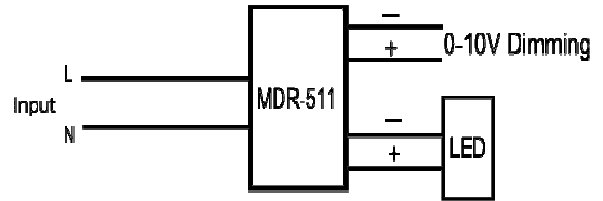

## Mechanical and Thermal

|                           |                         |
|---------------------------|-------------------------|
| Dimensions                | L3.937"XW1.654"XH0.997" |
| Weight                    | 140g                    |
| Lead Wire Length          | 6" (Standard)           |
| Max. Case Operation Temp. | 80°C                    |