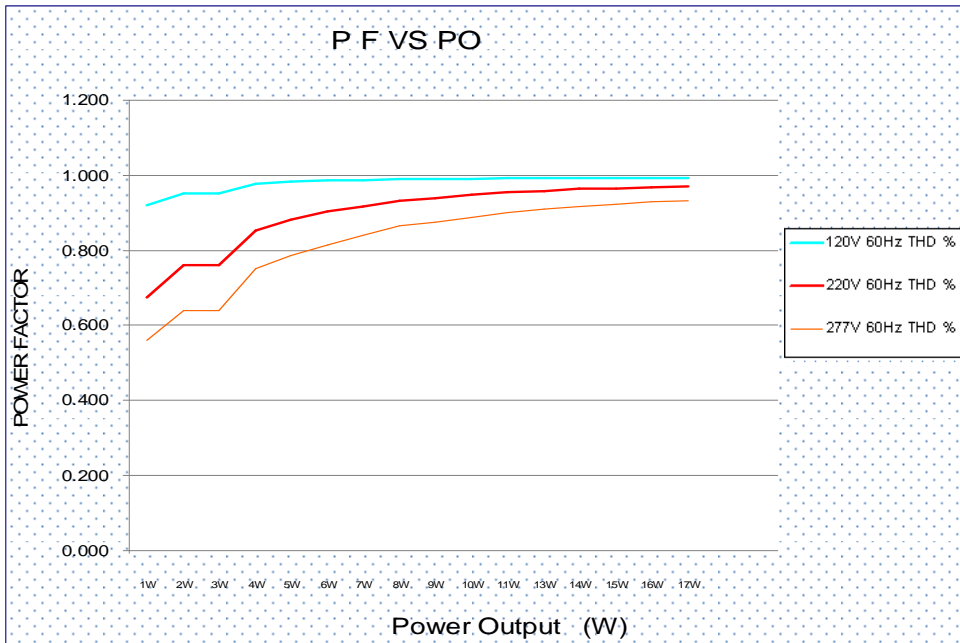

Efficiency of the driver VS Power Output (W):